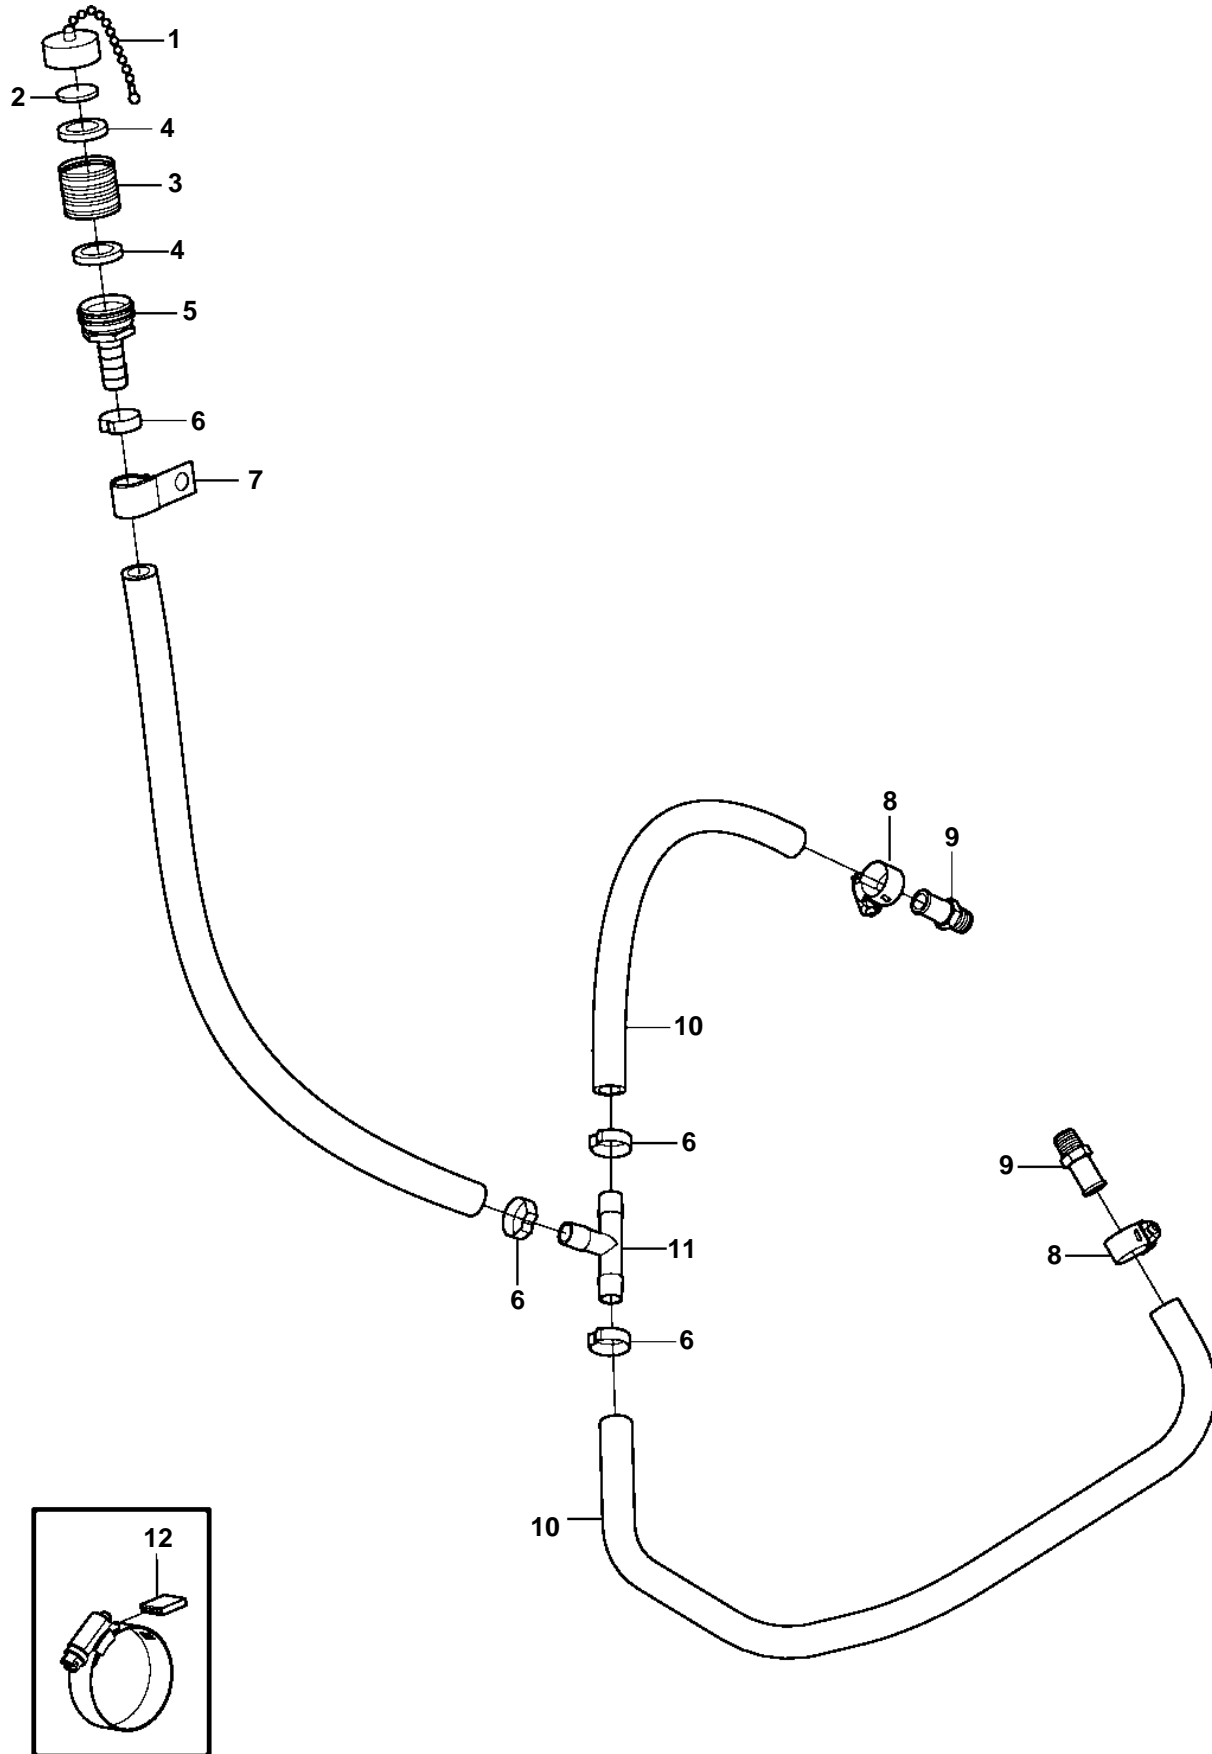

8.1Gi-B, 8.1GXi-A, DPX375-B, DPX420-B, 8.1GiI-B, 8.1GXil-A

8.1Gi-B, 8.1GXi-A, DPX375-B, DPX420-B, 8.1Gi-B, 8.1GXil-A

REF	PART NO.	QTY	DESCRIPTION	NOTES
1	3853783	1	Cover	
2	3852426	1	Seal	
3	3861960	1	Fitting	
4	3862079	2	Gasket	
5	3858503	1	Fitting	
6	983146	4	Clamp	
7	3852434	1	Clamp	
8	3853794	2	Clamp	
9	3861918	2	Nipple	
10	3861916	1	Hose	L=150mm
		1	Hose	L=850mm
		1	Hose	L=1180mm
11	3862000	1	Fitting	
12	3858532	X	Cover	W=0.465" (11.8mm)
	3861999	X	Cover	W=0.300" (7.6mm)